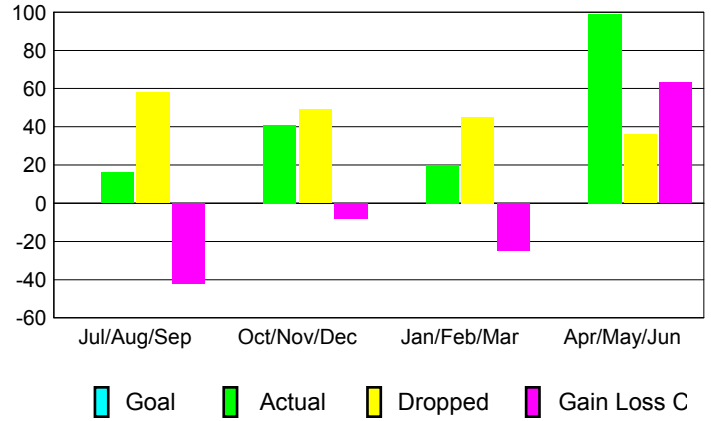

Membership Results 2012-2013
Goal, New, Dropped, Gain/Loss