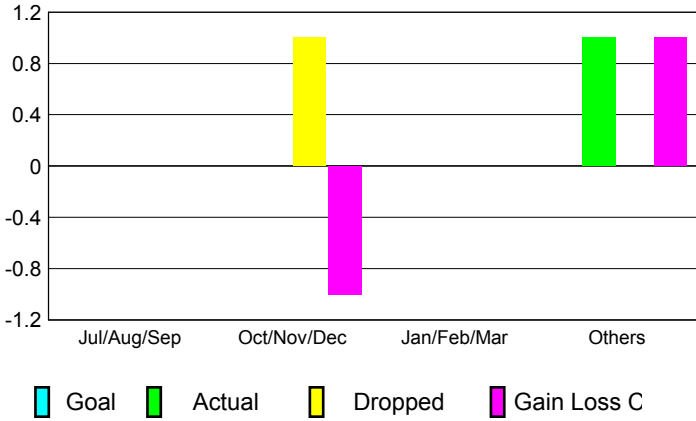

GMT: **Ricardo Shoiti Komatsu**

Location: **BRAZIL**

GMT CA: **3**

CLUBS

Month	New Club Goal	Actual New Clubs	Actual Dropped Clubs	Gain/Loss of Clubs
2012-2013				
Jul/Aug/Sep		0	0	0
Oct/Nov/Dec		0	1	-1
Jan/Feb/Mar		0	0	0
Apr/May/June		1	0	1
Totals		1	1	0

Club Results 2012-2013
Goal, New, Dropped, Gain/Loss

MEMBERSHIP

Month	Net Memb Goal	Actual New Memb	Actual Dropped Memb	Gain/Loss of Memb
2012-2013				
Jul/Aug/Sep		16	58	-42
Oct/Nov/Dec		41	49	-8
Jan/Feb/Mar		20	45	-25
Apr/May/June		99	36	63
Totals		176	188	-12